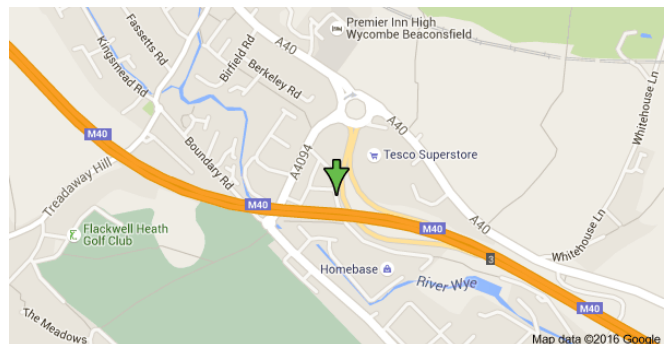

CPI Selection

Your Talent... Our Passion...

Where to find us?

Beech House
Knaves Beech Business Park
Boundary Road
Loudwater
HP10 9SD
Contact Number: 0845 678 0180

Entrance

How to find us?

- **Via M40** from Beaconsfield; take junction 3, take the A40 exit to High Wycombe (E)
- At the roundabout, take the 1st exit onto Knaves Beech Way/A4094
- At the roundabout, take the 1st exit onto Boundary Rd/A4094
- Take the first left (0.1mile) into Knaves Business Park
- Take the first right – We will be in directly in front of you – Park to the right hand side

- **From High Wycombe** Head south-east on London Rd/A40
- At the Tesco's roundabout, take the 4th exit onto Knaves Beech Way/A4094
- At the roundabout, take the 1st exit onto Boundary Rd/A4094
- Take the first left (0.1mile) into Knaves Business Park
- Take the first right – We will be in directly in front of you – Park to the right hand side

- **From Wooburn Green** Head north on The Green/A4094 towards Wooburn Mead
- Continue to follow A4094 past mercury business park
- At the set of traffic lights continue to follow A4094
- Turn right into Knaves Business Park (Anytime fitness will be on your left)
- Take the first right – We will be in directly in front of you – Park to the right hand side